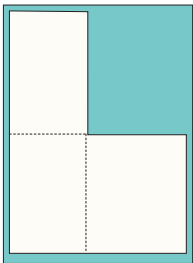

MAGAZINE ADVERTISING:

Available in two-page spread, full, 2/3, half, 1/3, 1/4, 1/6 and 1/9 pages.
Contact your sales representative for rates and packages.

All measurements are width x height.

Full Page

Size Requirements:
Trim: 7-13/16" x 10-3/4"
(198mm x 273mm)
Bleed:
8-5/16" x 11-1/4"
(211mm x 286mm)

Two-Page Spread

Size Requirements:
Trim: 15-5/8" x 10-3/4"
(396mm x 273mm)
Bleed:
16-1/8" x 11-1/4"
(409mm x 285mm)

1/2 Page - Horizontal & Vertical

Size Requirements:
Horizontal
Trim: 7" x 4-7/8"
(178mm x 124mm)
Bleed: 8-5/16" x 5-7/8"
(211mm x 149mm)
Vertical
Trim: 3-3/8" x 10"
(86mm x 254mm)

1/3 Page - Horizontal, Vertical, Square

Size Requirements:
Horizontal
Trim 7" x 3-3/8"
(178mm x 86mm)
Vertical
Trim 2-3/16" x 10"
(56mm x 254mm)
Square
Trim 4-9/16" x 4-7/8"
(116mm x 124mm)

1/2 Page Island

Size Requirements:
Trim: 4-9/16" x 7-1/2"
(116mm x 190mm)

2/3 Page Vertical

Size Requirements:
Trim: 4-9/16" x 10"
(116mm x 254mm)

1/4 Page

Size Requirements:
Trim: 3-3/8" x 4-7/8"
(86mm x 124mm)

1/6 Page

Size Requirements:
Trim: 2-3/16" x 4-7/8"
(56mm x 124mm)